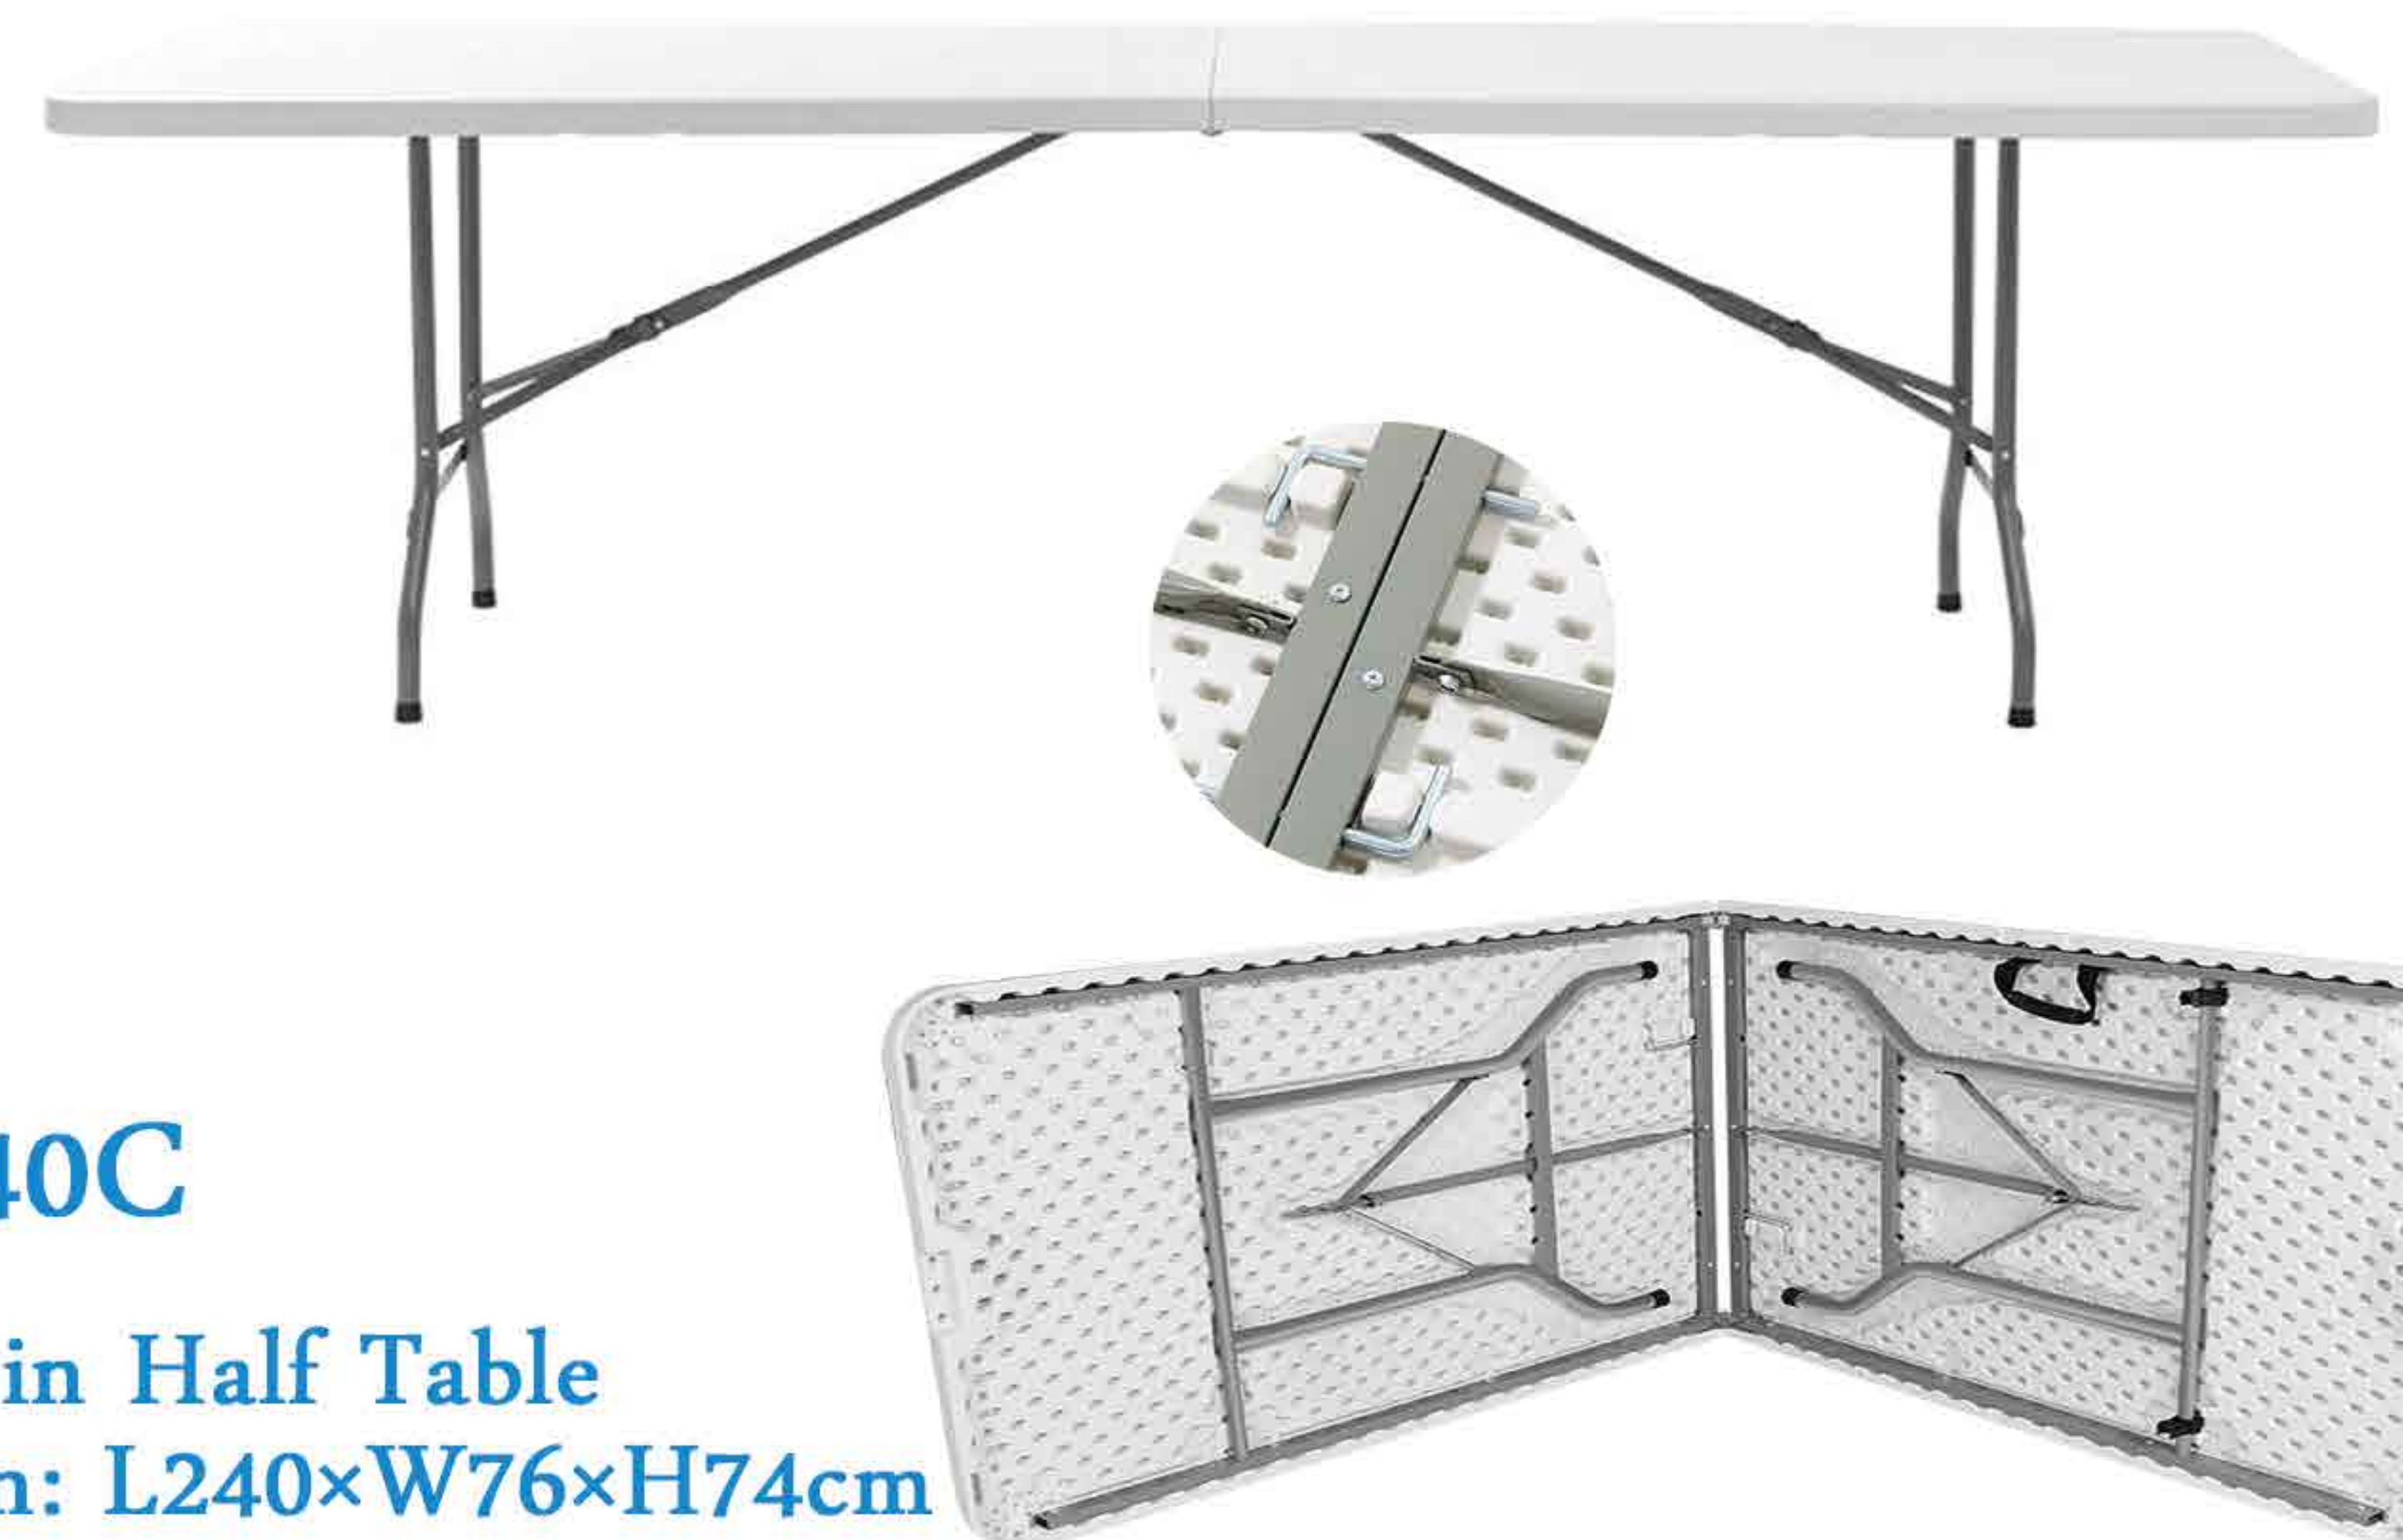

- Lighter than traditional wooden /glass table
- Easy to store and transport after fold up, space saving
- Easy and lightweight to set up in seconds
- Easy to clean
- Tabletop fold in half and include a convenient carry handle
- Durable, can bear the static loading capacity 150kgs
- 1 year warranty

SPECIAL PROMOTION

AC-Z180A

6FT Fold in Half Table (70x74cm)
Dimension: L180xW70xH74cm

SPECIAL PROMOTION

AC-Z180C

Promotion 6FT Fold in Half Table
Dimension: L180xW74xH74cm

BEST SELLING

AC-Z180

AC-C122

4FT Rectangle Folding Table
Dimension: L122xW61xH74cm

Residential Folding Tables

AC-Z120A

4FT Fold in Half Table
Dimension: L122×W60×H74cm

AC-Z120B

4FT Fold in Half Table
Dimension: L122×W61×H74cm

AC-Z152

5FT Fold in Half Table
Dimension: L152×W71×H74cm

AC-C152

5FT Rectangle Table
Dimension: L152×W76×H74cm

SPECIAL PROMOTION

AC-Z240

8FT Fold in Half Table
Dimension: L242×W76×H74cm

AC-Z240C

8FT Fold in Half Table
Dimension: L240×W76×H74cm