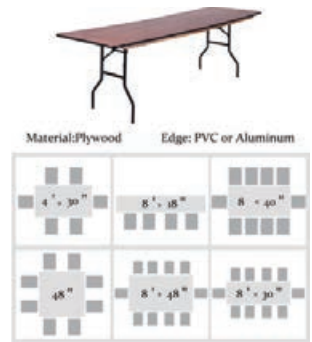

HR-M2001T

Clear Table.

PC leg and frame, tempered glass top
Frame Size(not table top size):
100*100, 100*60, 60*60cm

HR-PC301T

Okoume plywood Rectangular table

Hot size:
48" * 30"
60" * 30"
96" * 30"

It also can be other size,
like width 18" to 48" .